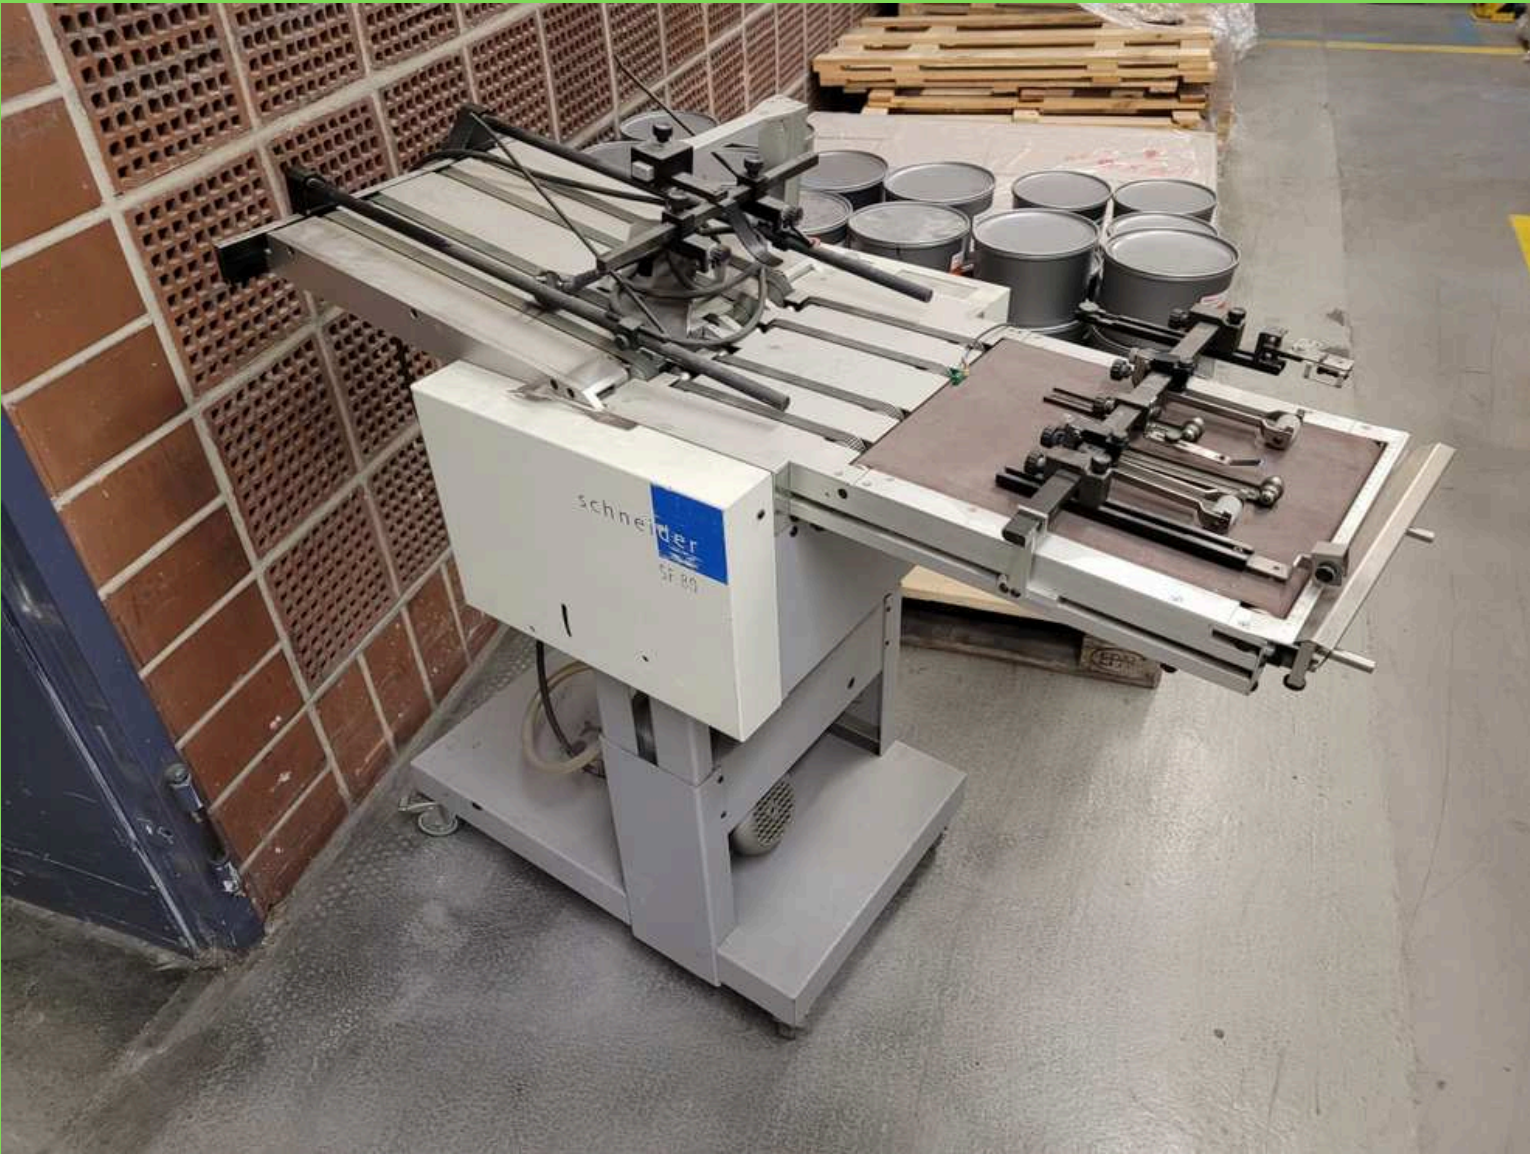

For sale
Envelope Feeder
Schneider SF 80

For more information visit our website
(<https://www.altmann-graphic.com/>) or write an email to
info@altmann-graphic.com.