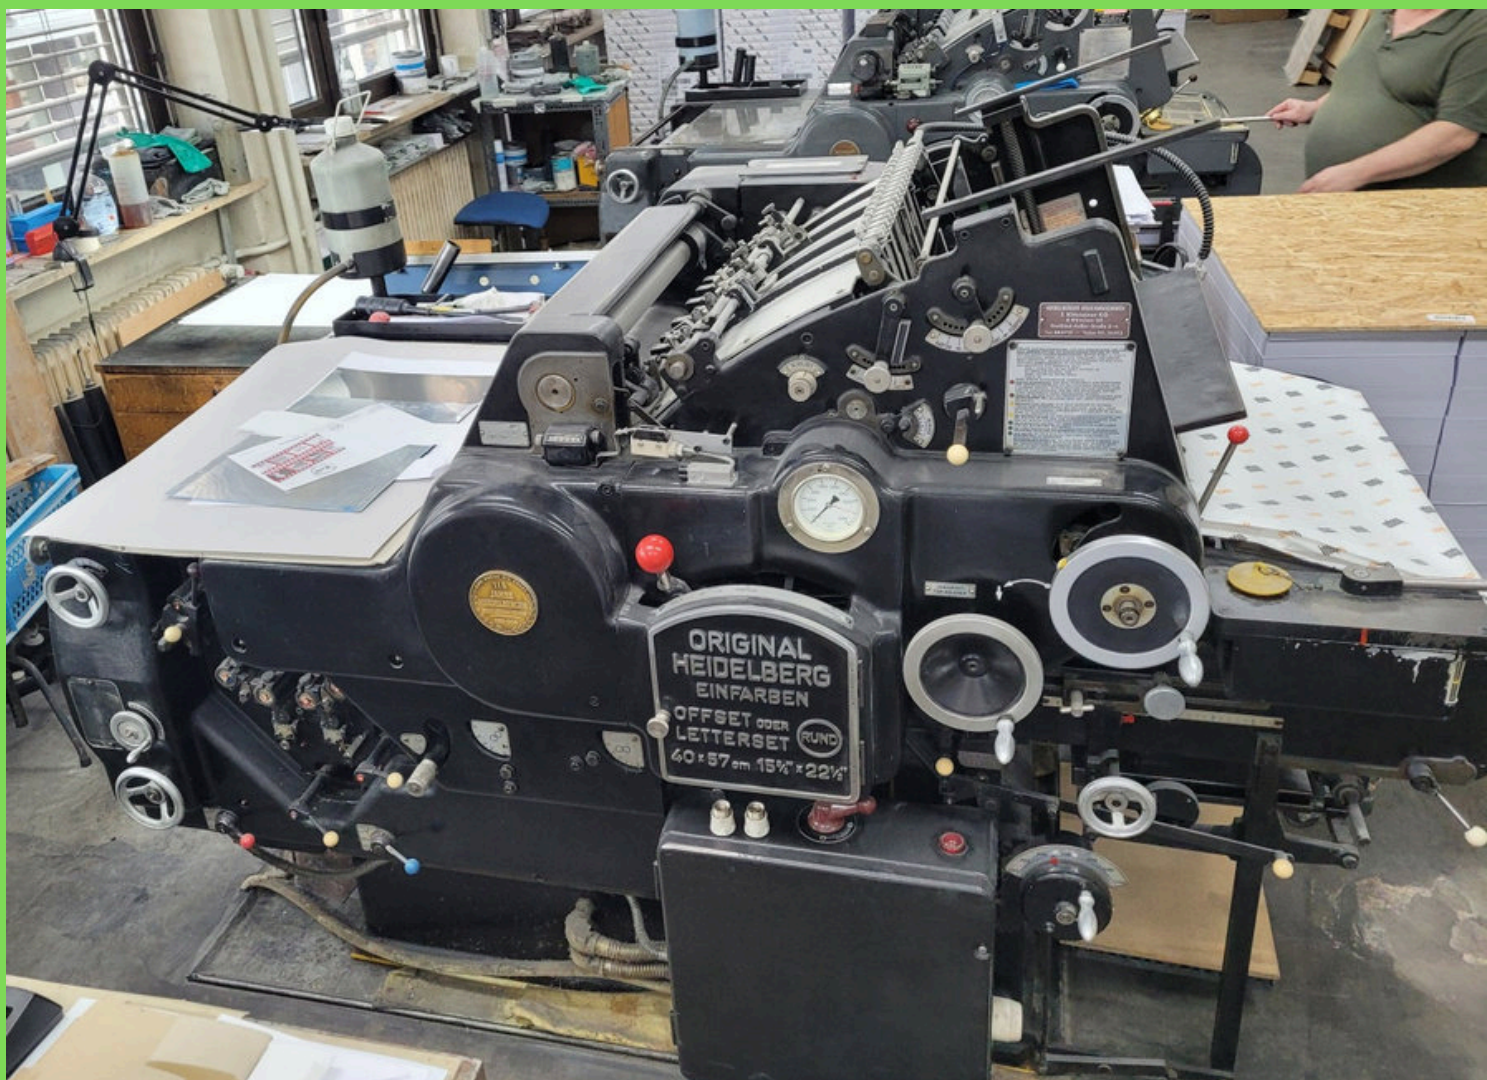

For sale
Sheet-fed offset printing machine
Heidelberg KOR

max. size 40 x 57 cm

age 1970

single sheet feeder

conventional dampening

Delivery time: immediately from stock

Ref: HE240000A

We ship and install worldwide!