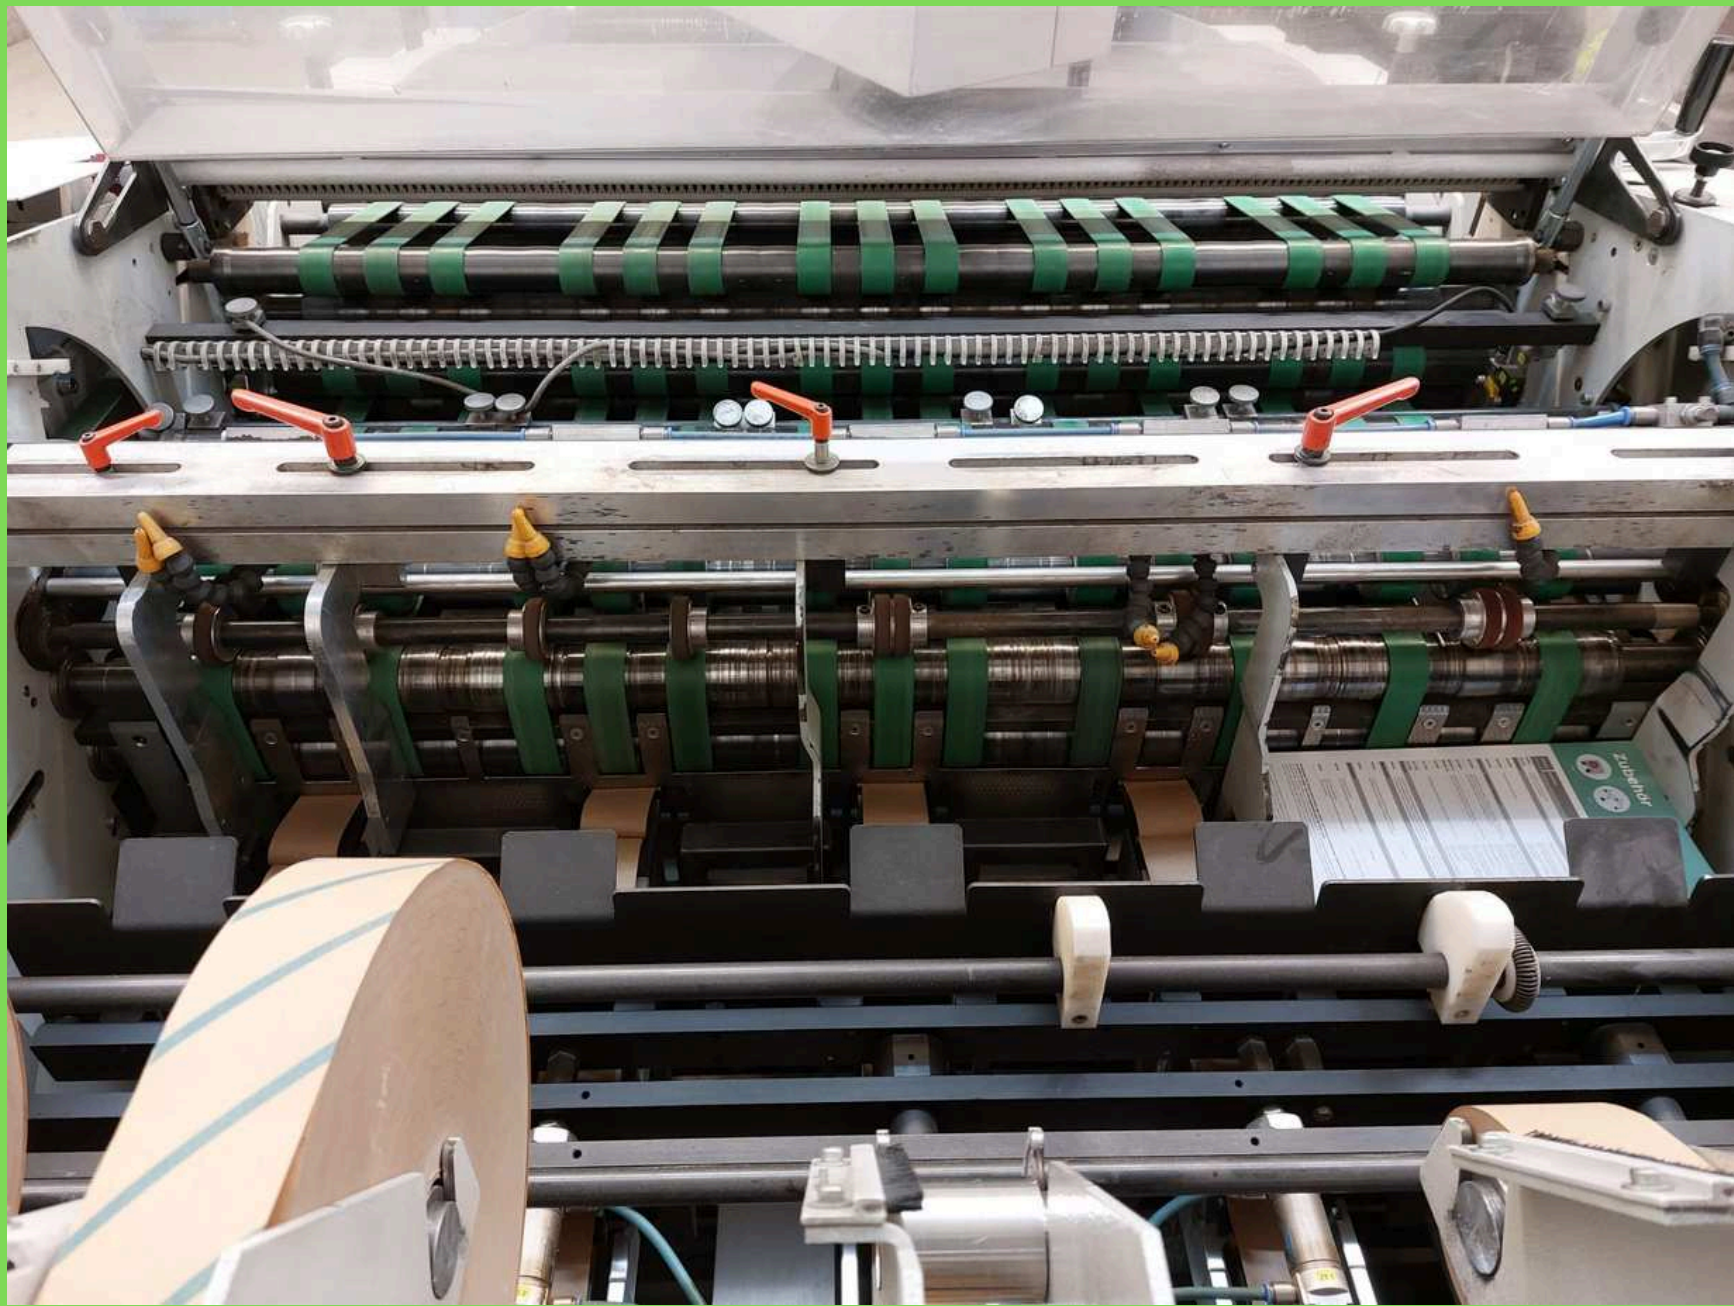

bundling delivery

Palamides delta 1005