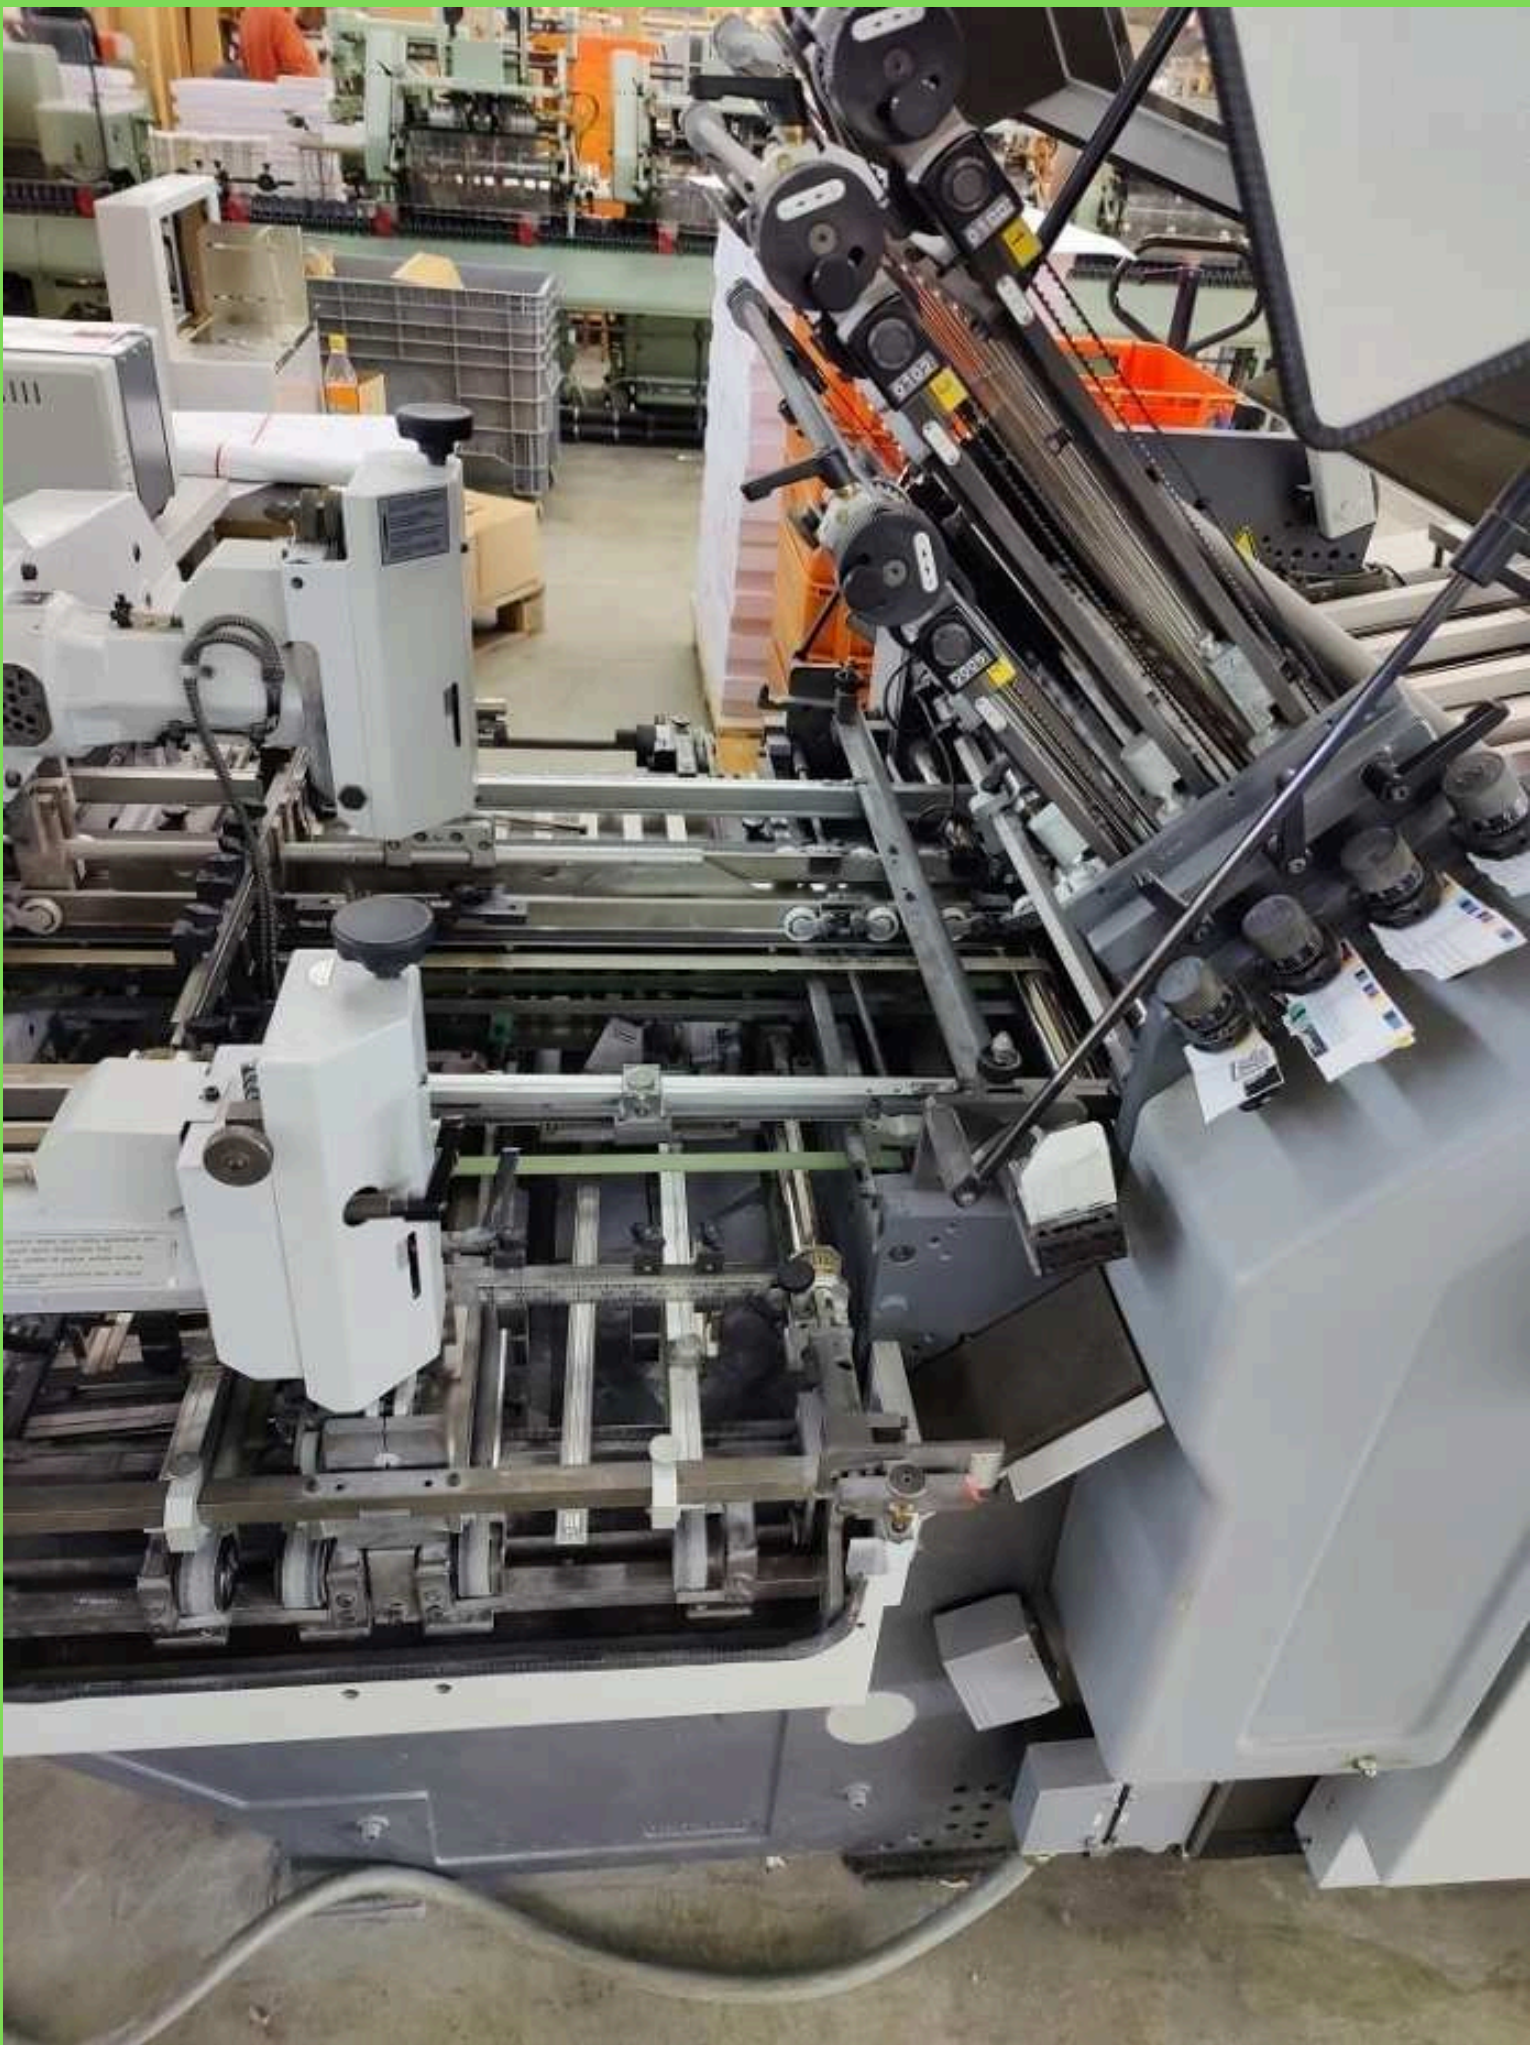

Folding Machine

Heidelberg Stahlfolder KD 66/6 KTL - PD